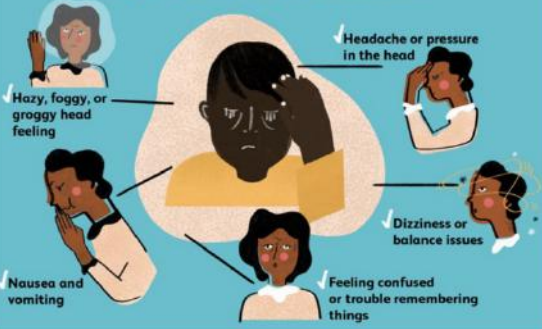

January is National Winter Sports Traumatic Brain Injury Awareness Month.

To help protect yourself, be sure to wear a helmet that is in good condition and fits properly!

Symptoms of a Concussion

5th & 6th graders can get **FREE** ski lift tickets at various Idaho resorts!